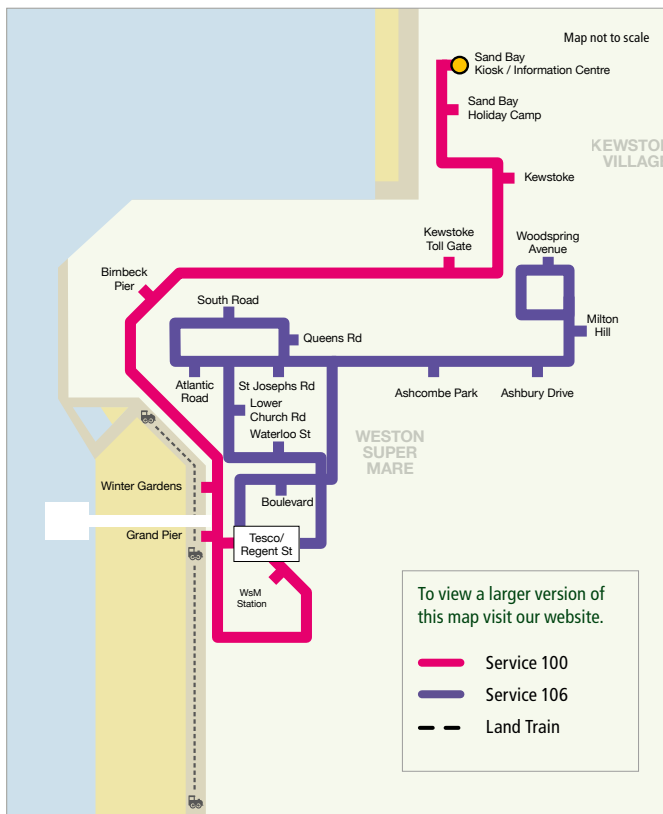

Weston-super-Mare Route Map

Ticket Saver Prices 2017

Ticket Type	Adult	Child	Student	Family
Pre 9am Special - Any zone	£1.50	£1.00	£1.00	-
Crosville Green Smart (Any Single Journey)	£1.60	£1.30	£1.30	-
Day Rover *	£3.70	£3.20	£2.00	£8.00
Weekly Day Rover	£14.00	£10.00	£10.00	-
Monthly Day Rover	£50.00	£45.00	£45.00	-
Student Rover (Term 10 week)	-	-	£105.00	-
10 Journey (7 day expiry)	£10.00	£8.00	£8.00	-
10 Journey (14 day expiry)	£12.00	£10.00	£10.00	-
10 Journey (1 Month expiry)	£14.00	£12.00	£12.00	-
Weston Rider Day	£4.00	£3.00	£3.00	-
Weston Rider Week	£18.00	£13.50	£13.50	-
Avon Rider Day	£7.20	£5.50	£5.50	-
Avon Rider Week	£32.50	£24.50	£24.50	-
Bristol Rider Day	£4.50	£3.50	£3.50	-
Bristol Rider Week	£20.00	£15.50	£15.50	-

*This ticket is available to purchase from the new **iPoint** in Regent Street, by McDonalds.

All day and weekly tickets entitle passengers to unlimited travel on all Crosville services.
English National Concessionary Passes & Student passes are valid on all Crosville services.