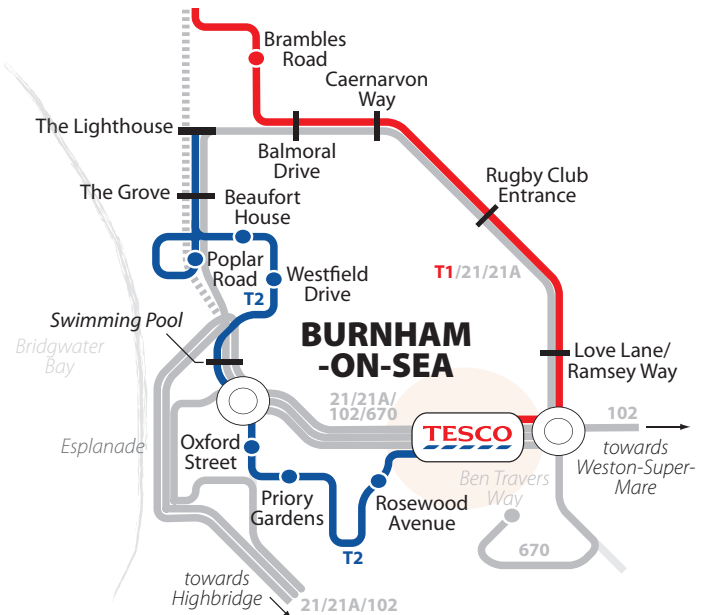

Ben Travers Way
Burnham on Sea

BUS TIMETABLE

For your local store

Tesco Burnham on Sea, Ben Travers Way,
Burnham on Sea, Somerset, TA8 1EZ
08456 779089

Store opening times:

Monday to Saturday 8am - 10pm
Sunday 10am - 4pm

FREE BUS SERVICE

Current bus timetable from June 2009

Hot chicken
counter

Delicatessen

Fresh meat
counter

Cash
machine

The free bus services are operated by **Axe Vale Travel 01934 750321**

Please note that all information in this guide was provided in good faith by the bus operator. Tesco Stores Limited will not accept any responsibility for inaccuracies or failure of bus services to operate for whatever reason.

Every little helps

TESCO *Every little helps*

Berrow - Tesco

via Brent Road & Stoddens Road

Wednesdays and Fridays

Berrow, Barton Close	0945	1129	↑
Berrow, Bluestones	0946	1128	
Berrow, Penmore Road	0947	1127	
Berrow, Church House Road	0949	1125	
Berrow, Triangle	0951	1123	
Berrow, Ash Tree Road	0952	1122	
Berrow, Braithwaite Place	0953	1121	
Berrow Road / Shelley Road	0955	1119	
Burnham-on-Sea, Balmoral Drive	0956	1118	
Burnham-on-Sea, Caernarvon Road	0958	1116	
Burnham-on-Sea, Rugby Club Entrance	0959	1115	
Burnham-on-Sea, Love Lane / Hawely Way	1000	1114	
TESCO Burnham-on-Sea arr	1004	-	
TESCO Burnham-on-Sea dep	-	1110	

bus map

Other buses to Tesco

Route	Details	Mon-Fri Daytime frequency	Saturday Daytime frequency	Sunday Daytime frequency
21 / 21A	Taunton - Bridgwater - Burnham on Sea	Hourly	Hourly	2 Hourly
102	Weston Super Mare - Puriton via Burnham on Sea	Infrequent	Infrequent	2 Hourly
670	Burnham on Sea - Wookey Hole via Highbridge	Every 90 mins	Every 90 mins	No Service