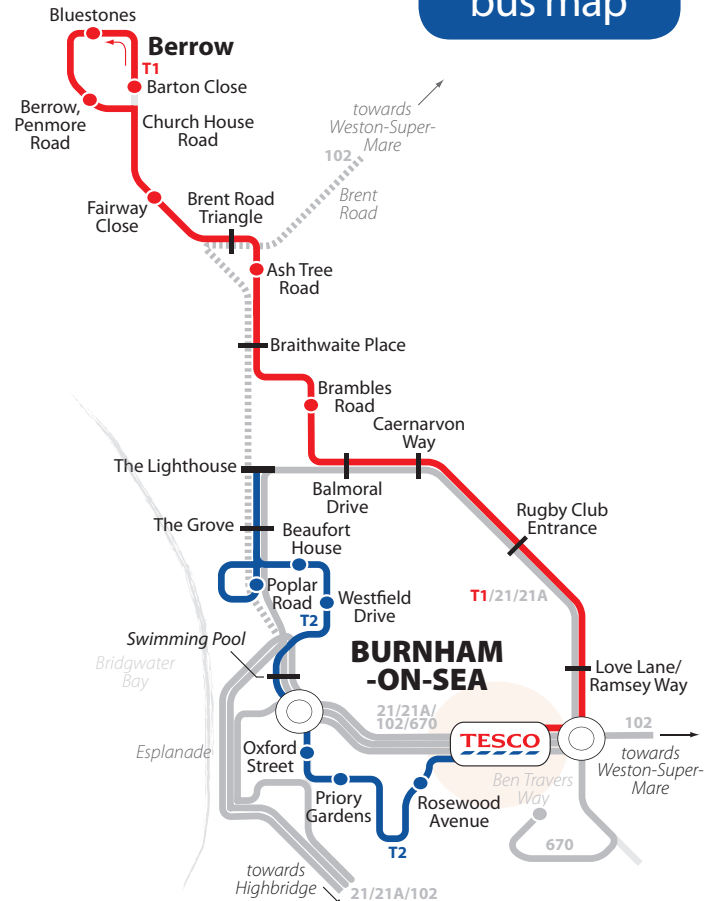

Ben Travers Way
Burnham on Sea

BUS TIMETABLE

For your local store

Tesco Burnham on Sea, Ben Travers Way,
Burnham on Sea, Somerset, TA8 1EZ
08456 779089

Store opening times:

Monday to Saturday 8am - 10pm
Sunday 10am - 4pm

Every little helps

TESCO *Every little helps*

Berrow - Tesco

via Brent Road & Stoddens Road

Wednesdays and Fridays

Berrow, Barton Close	0945	1129	↑
Berrow, Bluestones	0946	1128	
Berrow, Penmore Road	0947	1127	
Berrow, Church House Road	0949	1125	
Berrow, Triangle	0951	1123	
Berrow, Ash Tree Road	0952	1122	
Berrow, Braithwaite Place	0953	1121	
Berrow Road / Shelley Road	0955	1119	
Burnham-on-Sea, Balmoral Drive	0956	1118	
Burnham-on-Sea, Caernarvon Road	0958	1116	
Burnham-on-Sea, Rugby Club Entrance	0959	1115	
Burnham-on-Sea, Love Lane / Hawely Way	1000	1114	
TESCO Burnham-on-Sea arr	1004	-	
TESCO Burnham-on-Sea dep	-	1110	

Berrow Road - Tesco

via Westfield Drive & Priory Gardens

Wednesdays and Fridays

Burnham-on-Sea, The Lighthouse PH	1030	1210	↑
Burnham-on-Sea, The Grove	1031	1209	
Burnham-on-Sea, Poplar Road	1032	1208	
Burnham-on-Sea, Beaufort House	1034	1206	
Burnham-on-Sea, Westfield Drive	1035	1205	
Burnham-on-Sea, Westfield Dr./Westfield Cl.	1037	1203	
Burnham-on-Sea, Westfield Rd./Chichester Cl.	1038	1202	
Burnham-on-Sea, Priory Gardens / Oxford St.	1041	1159	
Burnham-on-Sea, Priory Gardens / Monks Way	1042	1158	
Burnham-on-Sea, Priory Gardens / Deacons Way	1043	1157	
Burnham-on-Sea, Rosewood Ave. / Rosewood Cl.	1044	1156	
TESCO Burnham-on-Sea arr	1050	-	
TESCO Burnham-on-Sea dep	-	1150	

bus map

Other buses to Tesco

Route	Details	Mon-Fri Daytime frequency	Saturday Daytime frequency	Sunday Daytime frequency
21 / 21A	Taunton - Bridgwater - Burnham on Sea	Hourly	Hourly	2 Hourly
102	Weston Super Mare - Puriton via Burnham on Sea	Infrequent	Infrequent	2 Hourly
670	Burnham on Sea - Wookey Hole via Highbridge	Every 90 mins	Every 90 mins	No Service